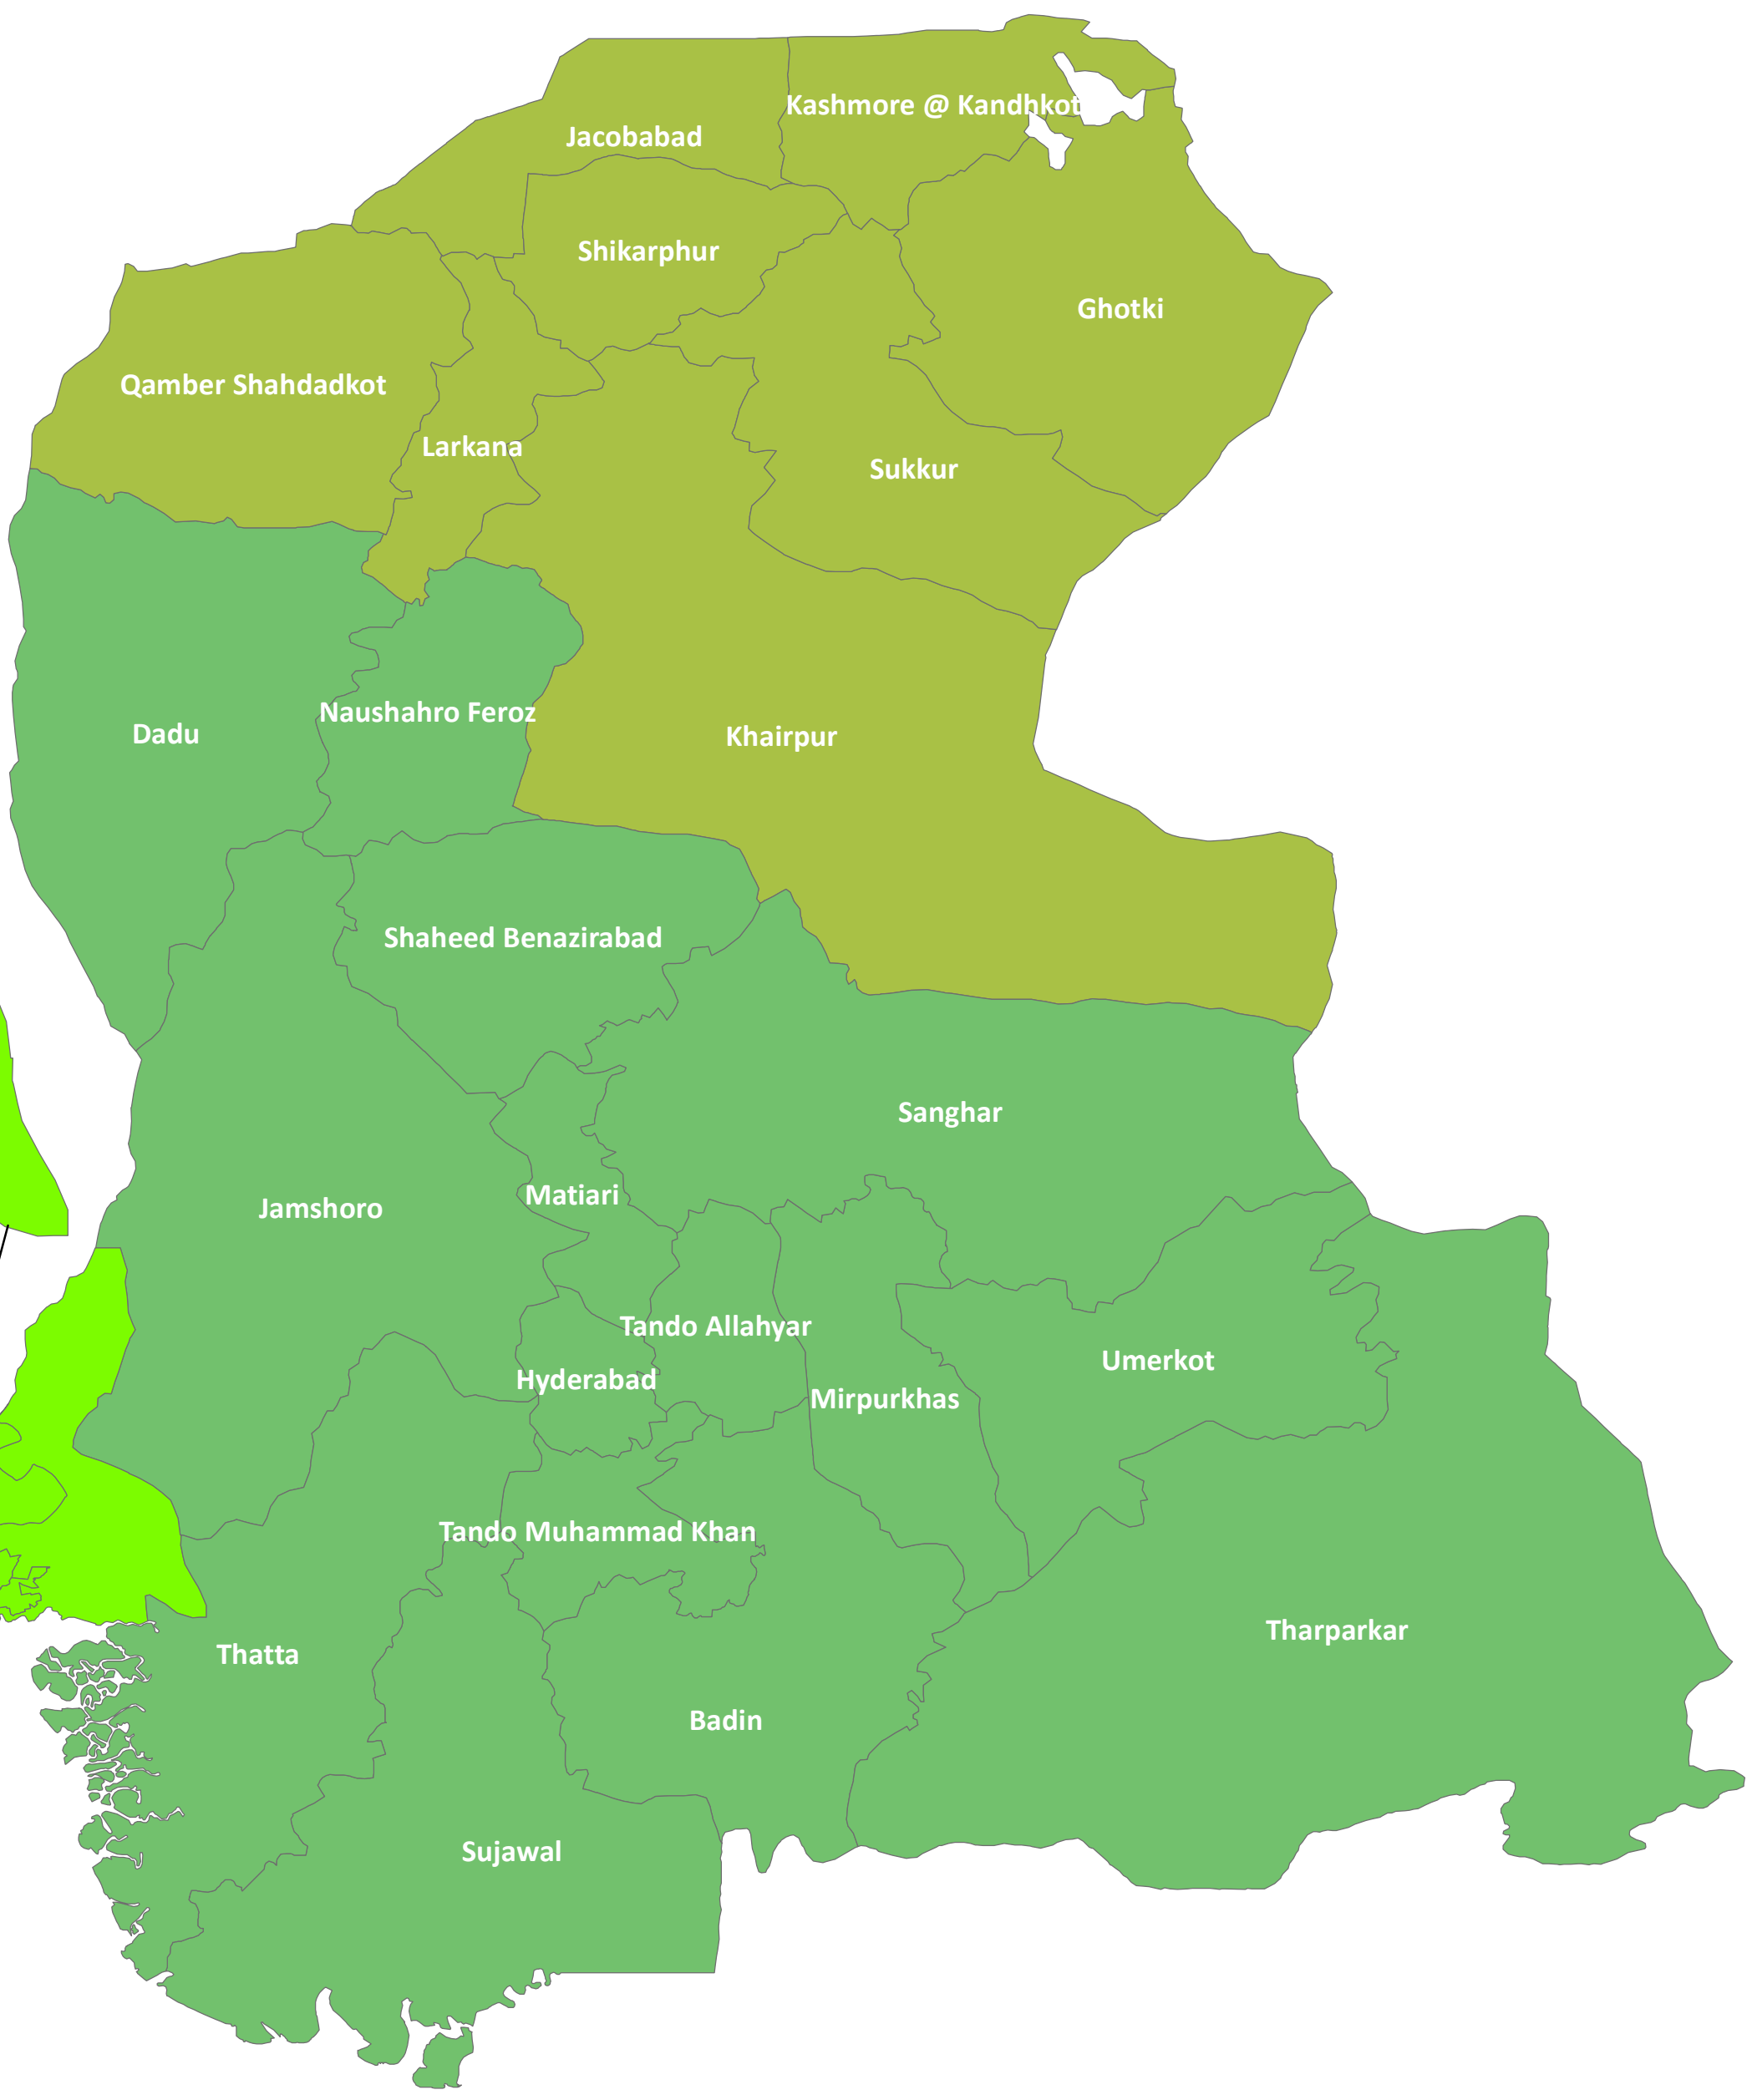

# Local Government (LG) Elections in Sindh Province - 2015

Districts Selected for three Phased LG elections

As notified by the Election Commission of Pakistan

## Karachi Division

## Pakistan Map

## Legend