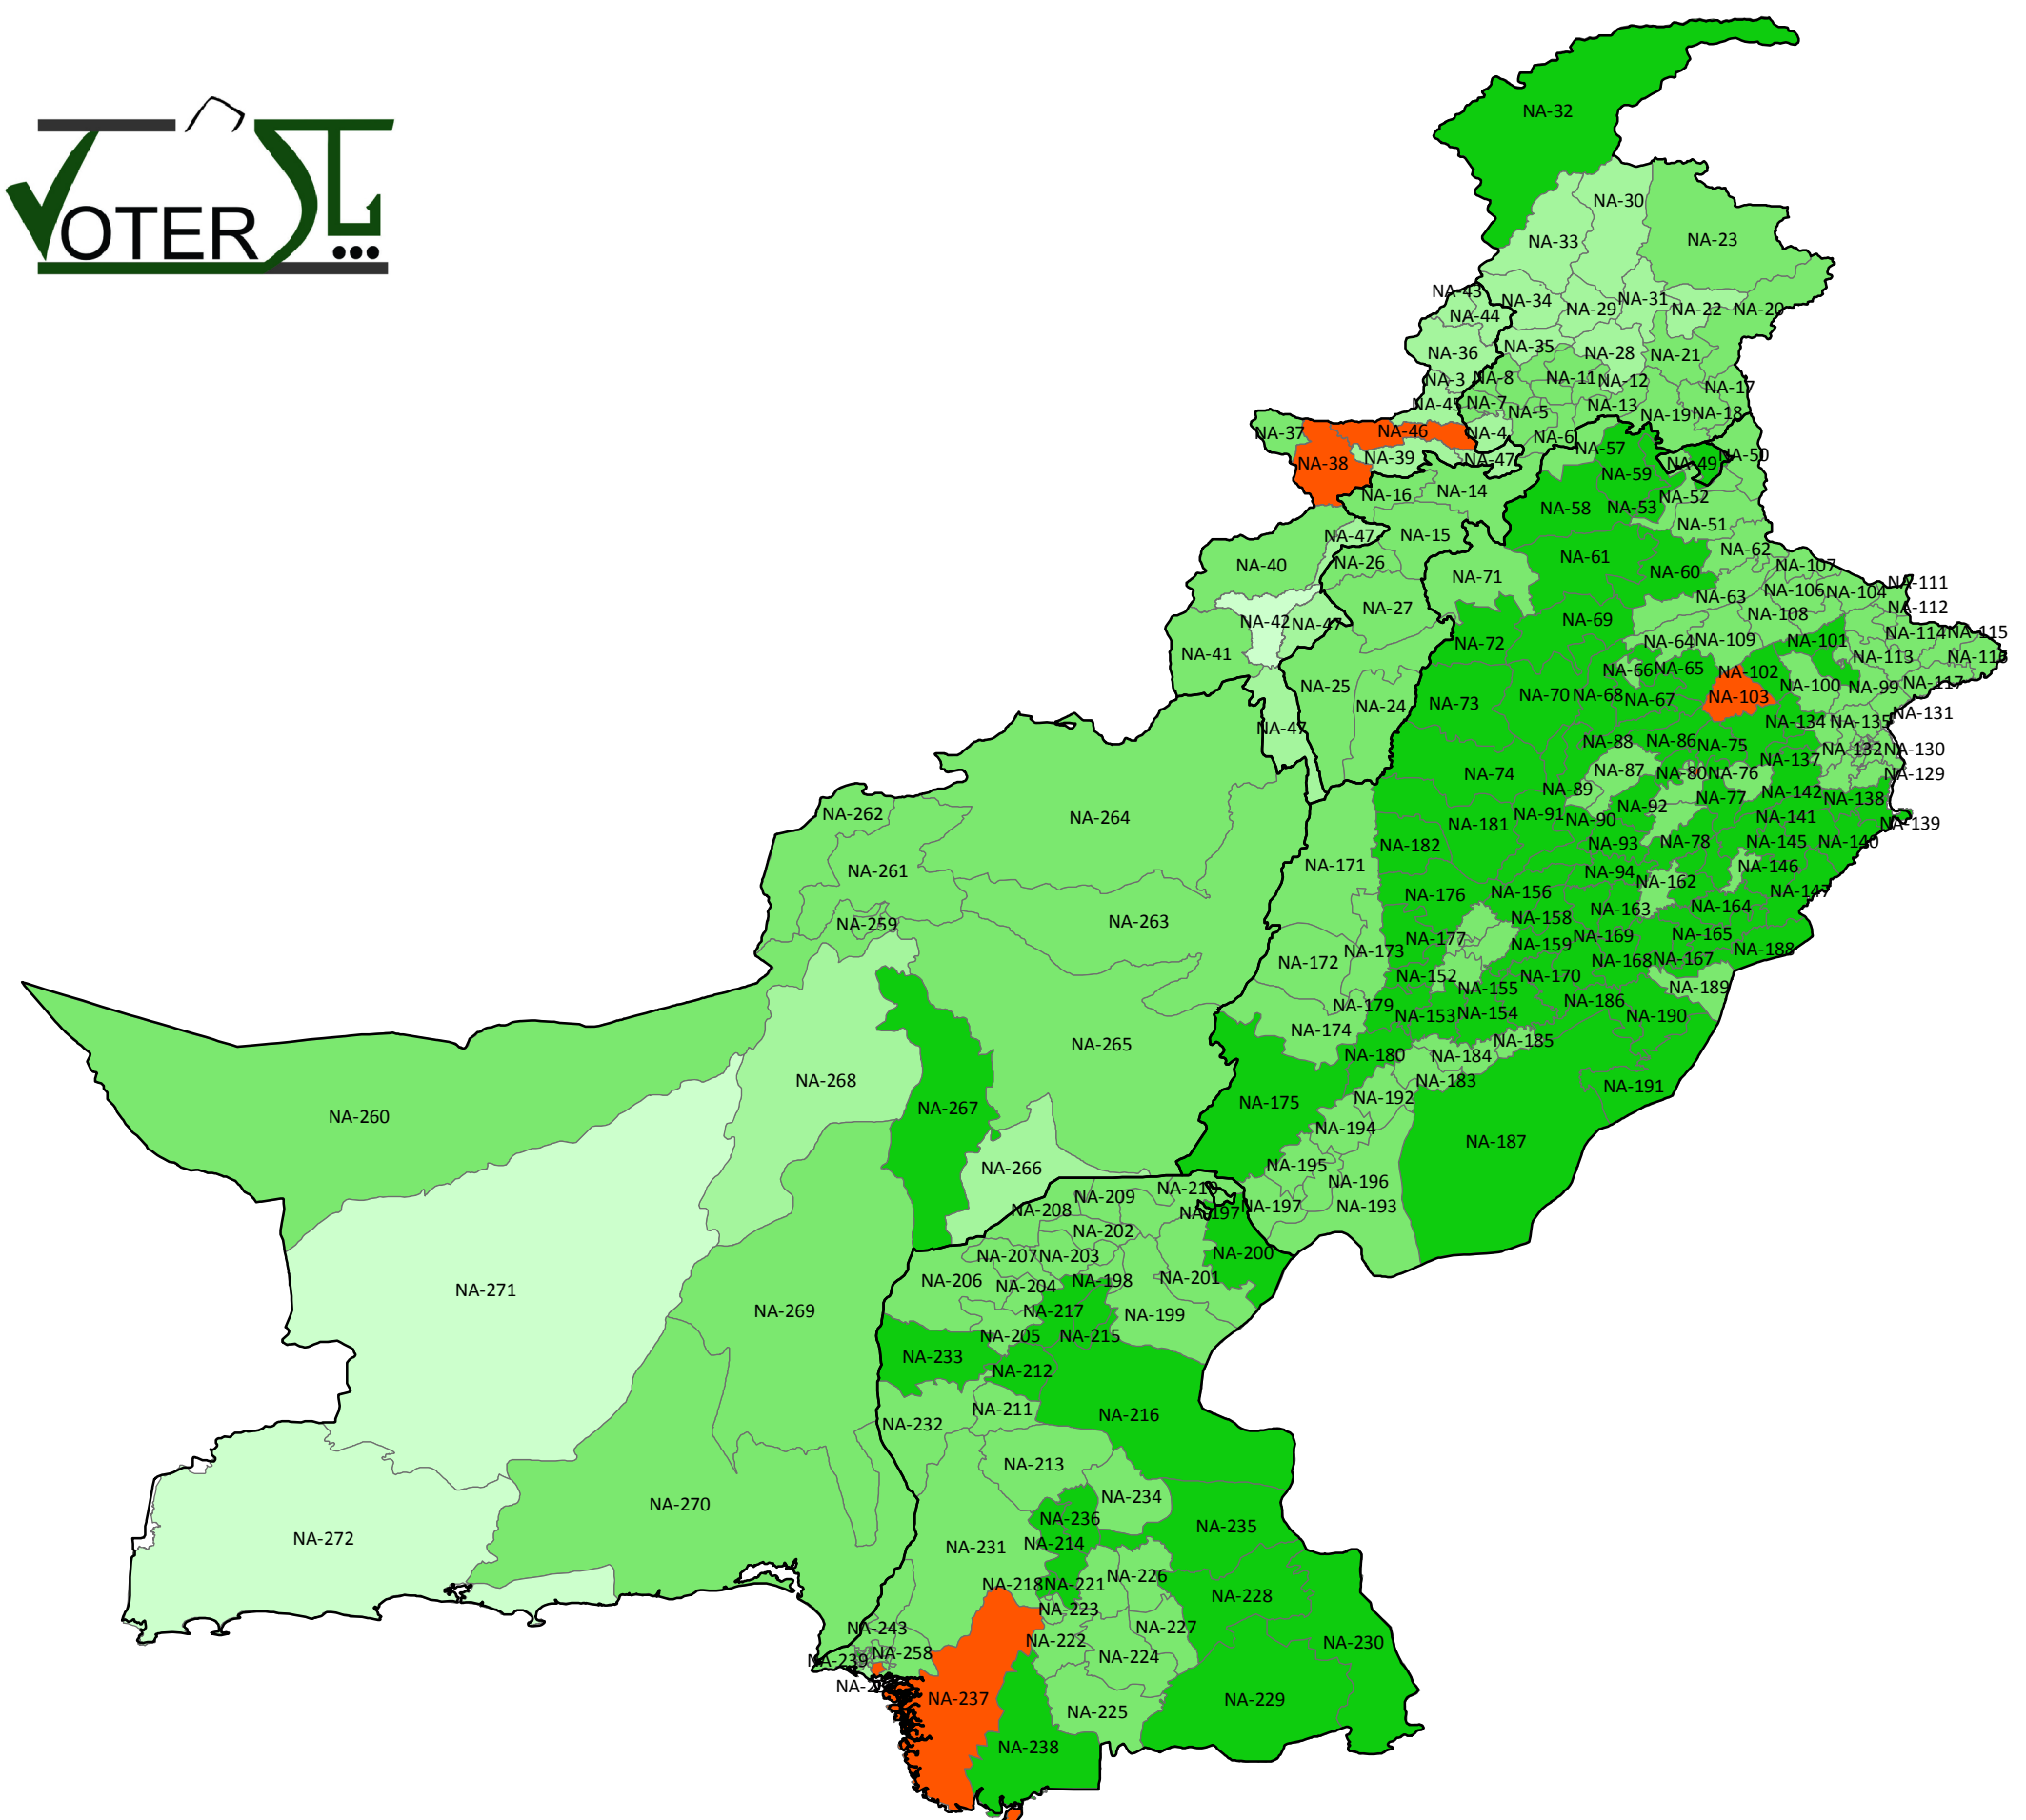

Pakistan National Assembly Constituencies

Percentage Voters' Turnout

General Elections May 2013 Data

As notified by the Election Commission of Pakistan 2013-06-05

Pakistan Map

Legend

- Provincial Boundary
- National Assembly Constituency**
- Voters' Turnout Rate**
- 0 (Elections Withheld)
- 1 - 20
- 21 - 40
- 41 - 60
- 61 - 70