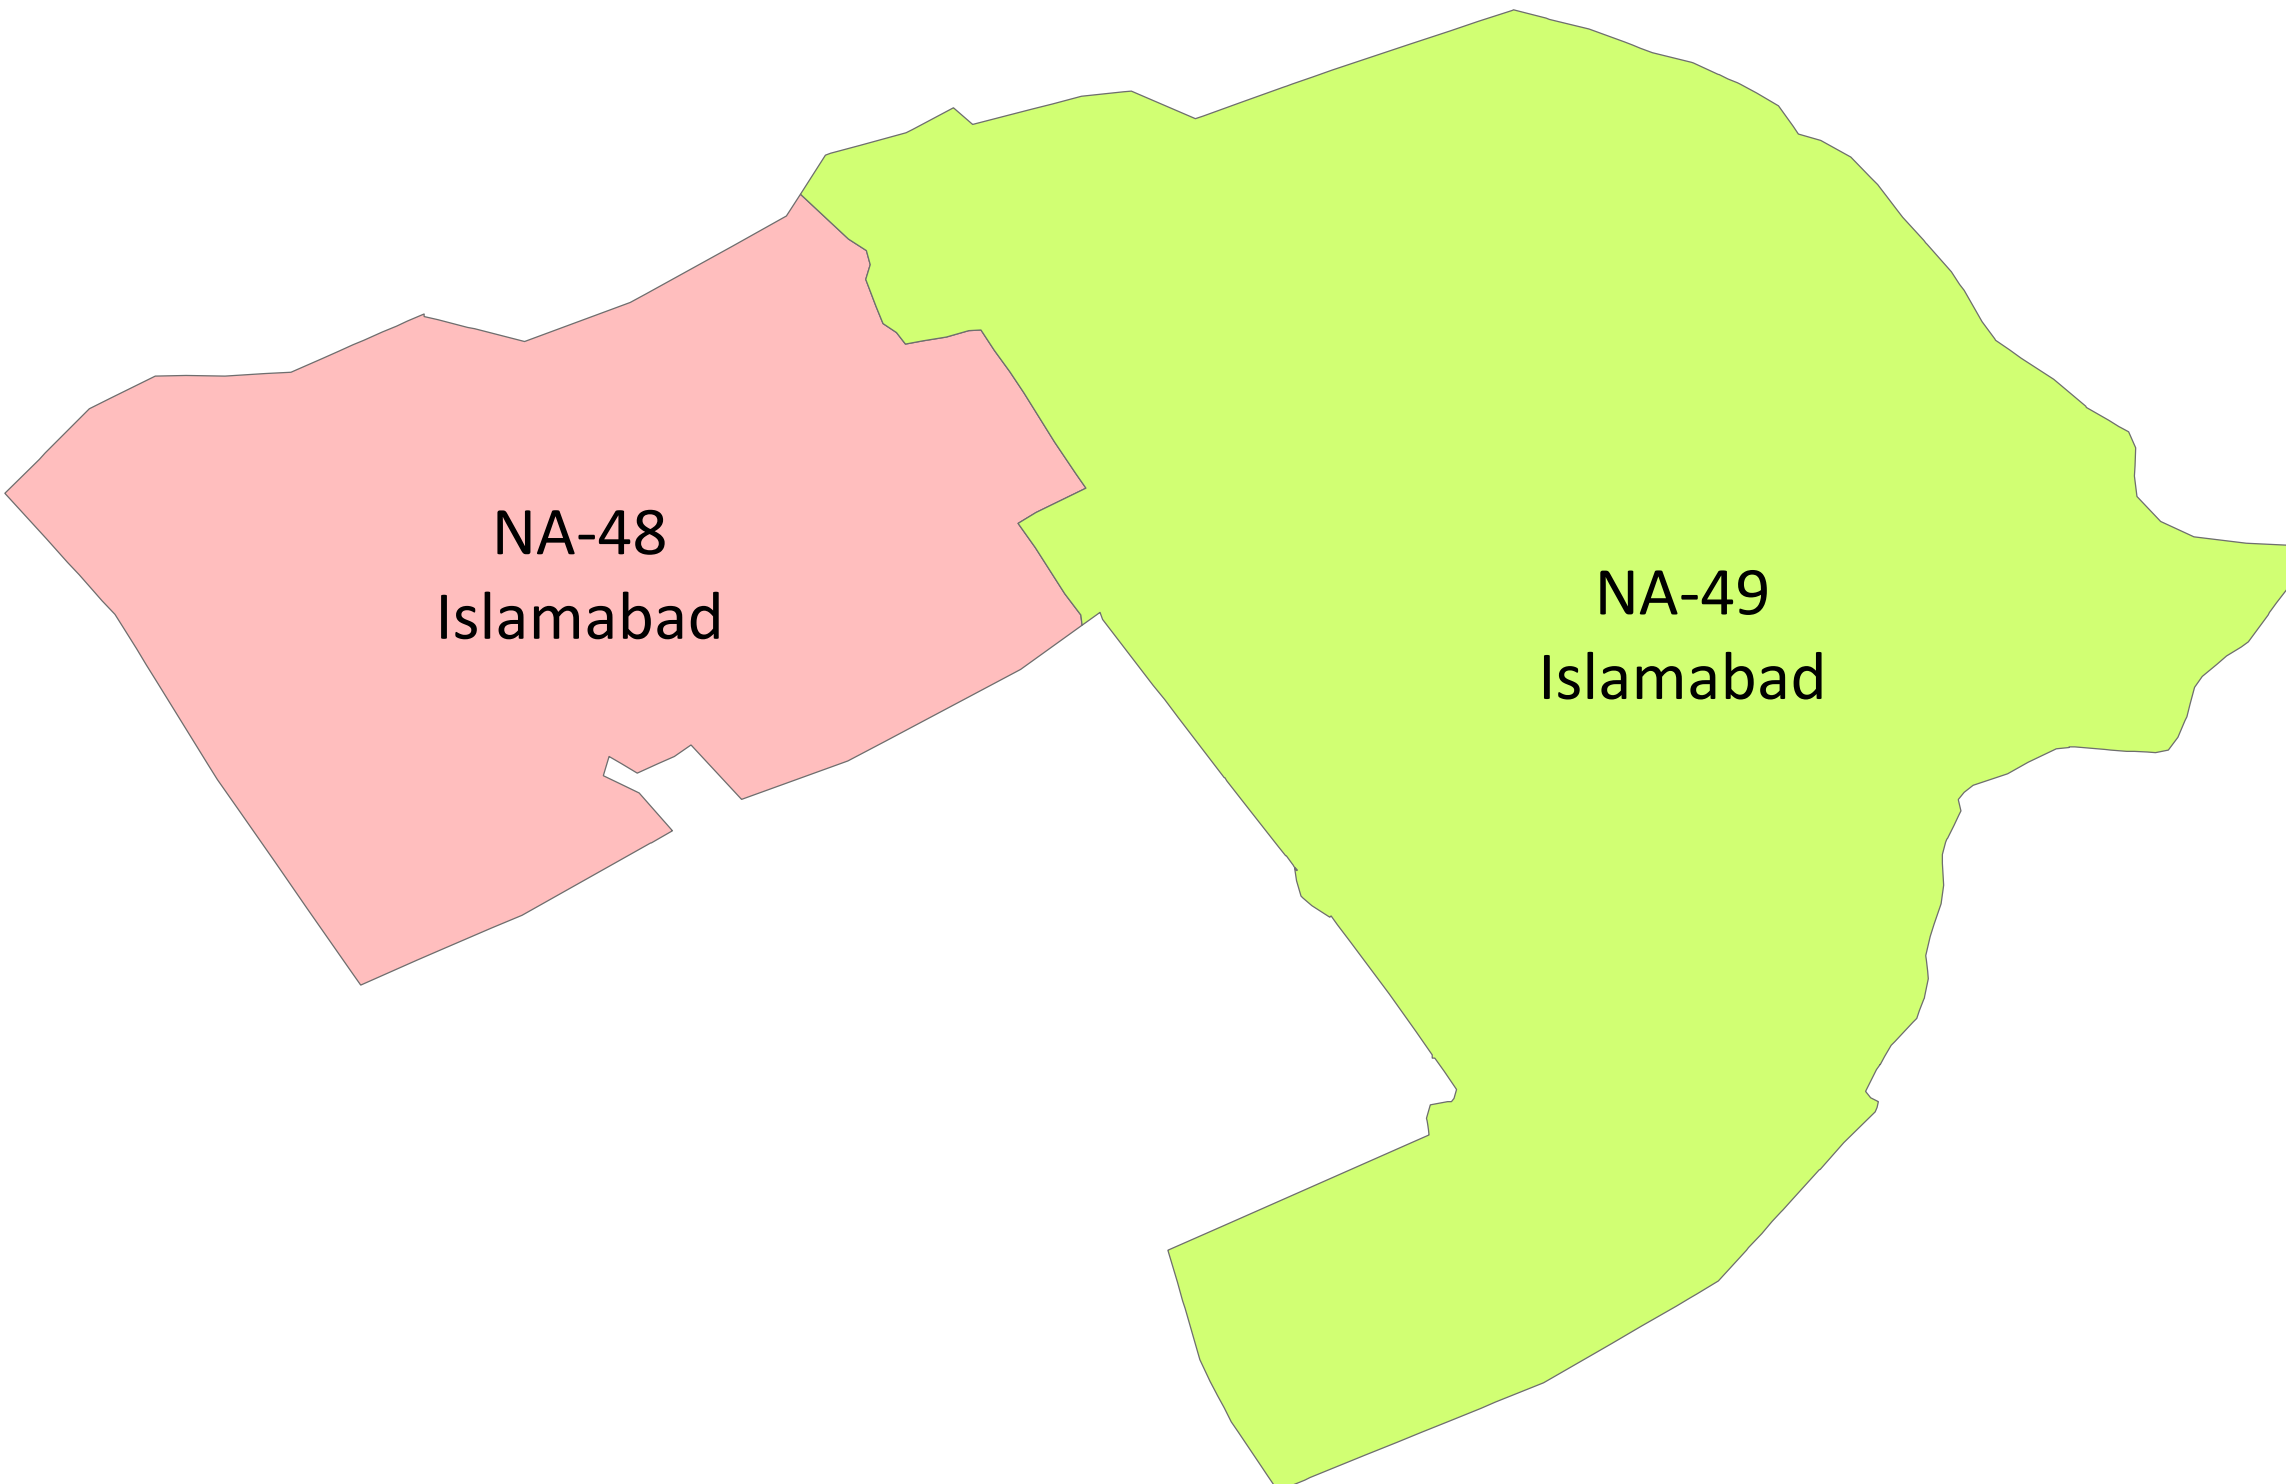

Party Position of National Assembly Constituencies in Islamabad Capital Territory

Pakistan National Assembly General Election Results May 2013

As notified by the Election Commission of Pakistan 2013-06-05

Pakistan Map

Legend

National Assembly Constituencies

Winning Political Parties

 PML-N

 PTI